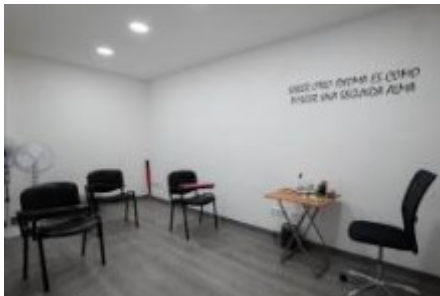

LOCAL CON MÚLTIPLES POSIBILIDADES DE USO

PREMISE FOR SALE IN RUBI - LAS TORRES - EL PROGRÉS

AMAT EMPRESAS offers a commercial premises for sale, located in Las Torres – El Progrés area, in Rubí. This space has a total built area of 145 m², making it ideal for entrepreneurs or businesses looking to establish themselves in a high-footfall area.

The premises feature a functional layout that allows for multiple possible uses. Its spaciousness supports adaptation to different types of commercial activities. Large front-facing windows provide abundant natural light, creating a pleasant environment for both employees and customers. The main entrance is accessible and designed to accommodate people with reduced mobility.

Situated in a well-established area, the property benefits from proximity to essential services such as supermarkets

CHARACTERISTICS

LOCATION

REF. 33614

125.000 €

TAKE A LOOK 360°