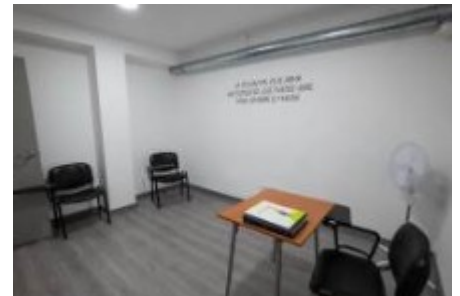

LOCAL CON MÚLTIPLES POSIBILIDADES DE USO

PREMISE FOR SALE IN RUBI - LAS TORRES - EL PROGRÉS

AMAT EMPRESAS offers a commercial premises for sale, located in Las Torres – El Progrés area, in Rubí. This space has a total built area of 145 m², making it ideal for entrepreneurs or businesses looking to establish themselves in a high-footfall area.

The premises feature a functional layout that allows for multiple possible uses. Its spaciousness supports adaptation to different types of commercial activities. Large front-facing windows provide abundant natural light, creating a pleasant environment for both employees and customers. The main entrance is accessible and designed to accommodate people with reduced mobility.