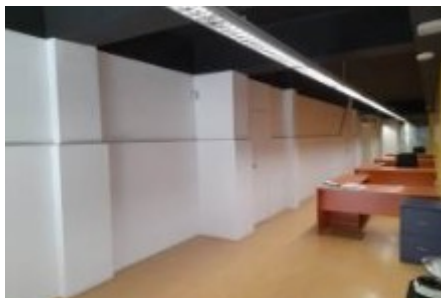

### PREMISE FOR RENT IN ESPLUGUES DE LLOBREGAT - EL GALL

AMAT EMPRESAS presents a commercial property for rent, located in the heart of Esplugues de Llobregat. Surrounded by all kinds of neighbourhood businesses, with a large local population and a network of shops. 190m2 space, distributed into a spacious open-plan area for 5/6 workers, two independent offices, an archive area, and a guest bathroom. Access from the street and entrance hall. Parquet floors, automatic shutter. Come and see it without any obligation.