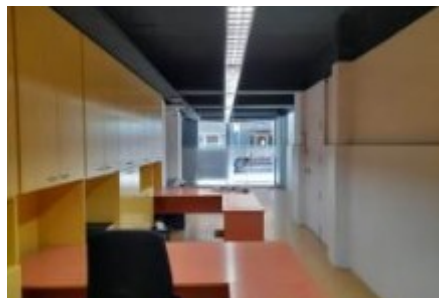

### PREMISE FOR RENT IN ESPLUGUES DE LLOBREGAT - EL GALL

AMAT EMPRESAS presents a commercial property for rent, located in the heart of Esplugues de Llobregat. Surrounded by all kinds of neighbourhood businesses, with a large local population and a network of shops. 190m2 space, distributed into a spacious open-plan area for 5/6 workers, two independent offices, an archive area, and a guest bathroom. Access from the street and entrance hall. Parquet floors, automatic shutter. Come and see it without any obligation.