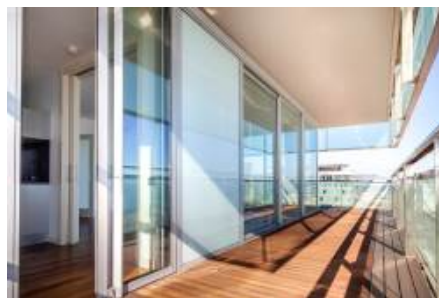

NEW DEVELOPMENT ILLA DEL MAR

PISOS SEGUNDA MANO IMMEDIATE DELIVERY IN BARCELONA - DIAGONAL MAR

The ILLA DEL MAR Residential Complex is located in the incomparable area of Diagonal Mar, on the seafront, made up of 3 innovative buildings that enjoy unique and panoramic views of the sea and the city of Barcelona. It has 2-4 bedroom apartments with exceptional finishes, large terraces and unbeatable views. In addition, the common areas have large green areas, 2 swimming pools, gym, paddle tennis court and children's play area. Parking space and storage rooms. A place with an ideal environment to live and enjoy with the family!