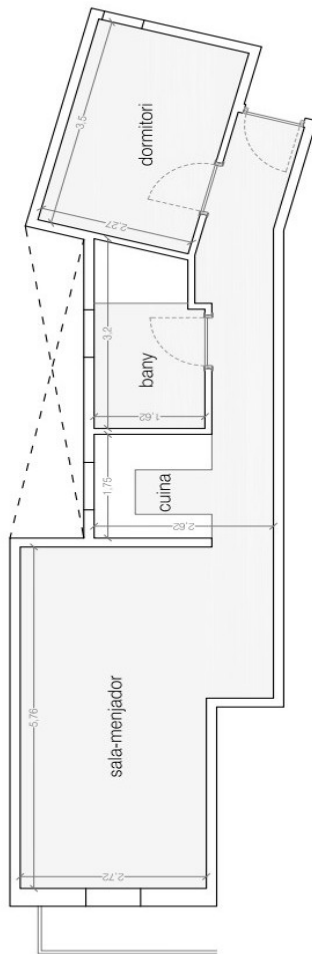

SITUACIÓN	
CARRER LLEIDA 39 ENT-2 BARCELONA (BARCELONA)	
0 1 2 3 4 5	ESCALA 1/100
FEBRER 2025