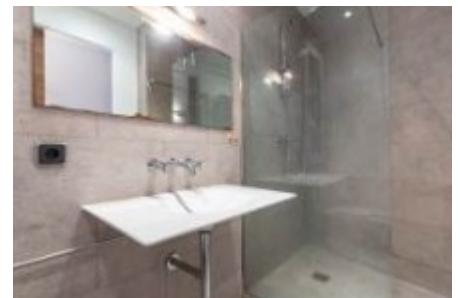

SEASONAL FLAT FOR RENT IN POBLE-SEC NEXT TO THE MONTJUIC FAIR

FLAT FOR RENT IN BARCELONA - EL POBLE-SEC

Amat Immobiliaris presents this cosy seasonal rental flat located in the emblematic neighbourhood of Poble-sec in Barcelona, surrounded by shops, theatres, museums, and excellent public transport connections.

It features an entrance hall/corridor, a full bathroom with a shower tray, a double bedroom, a semi-open kitchen, and a living-dining room with access to the balcony and street views.

The flat comes fully equipped, with heating and an air conditioning split unit in the living room. Wi-Fi included.