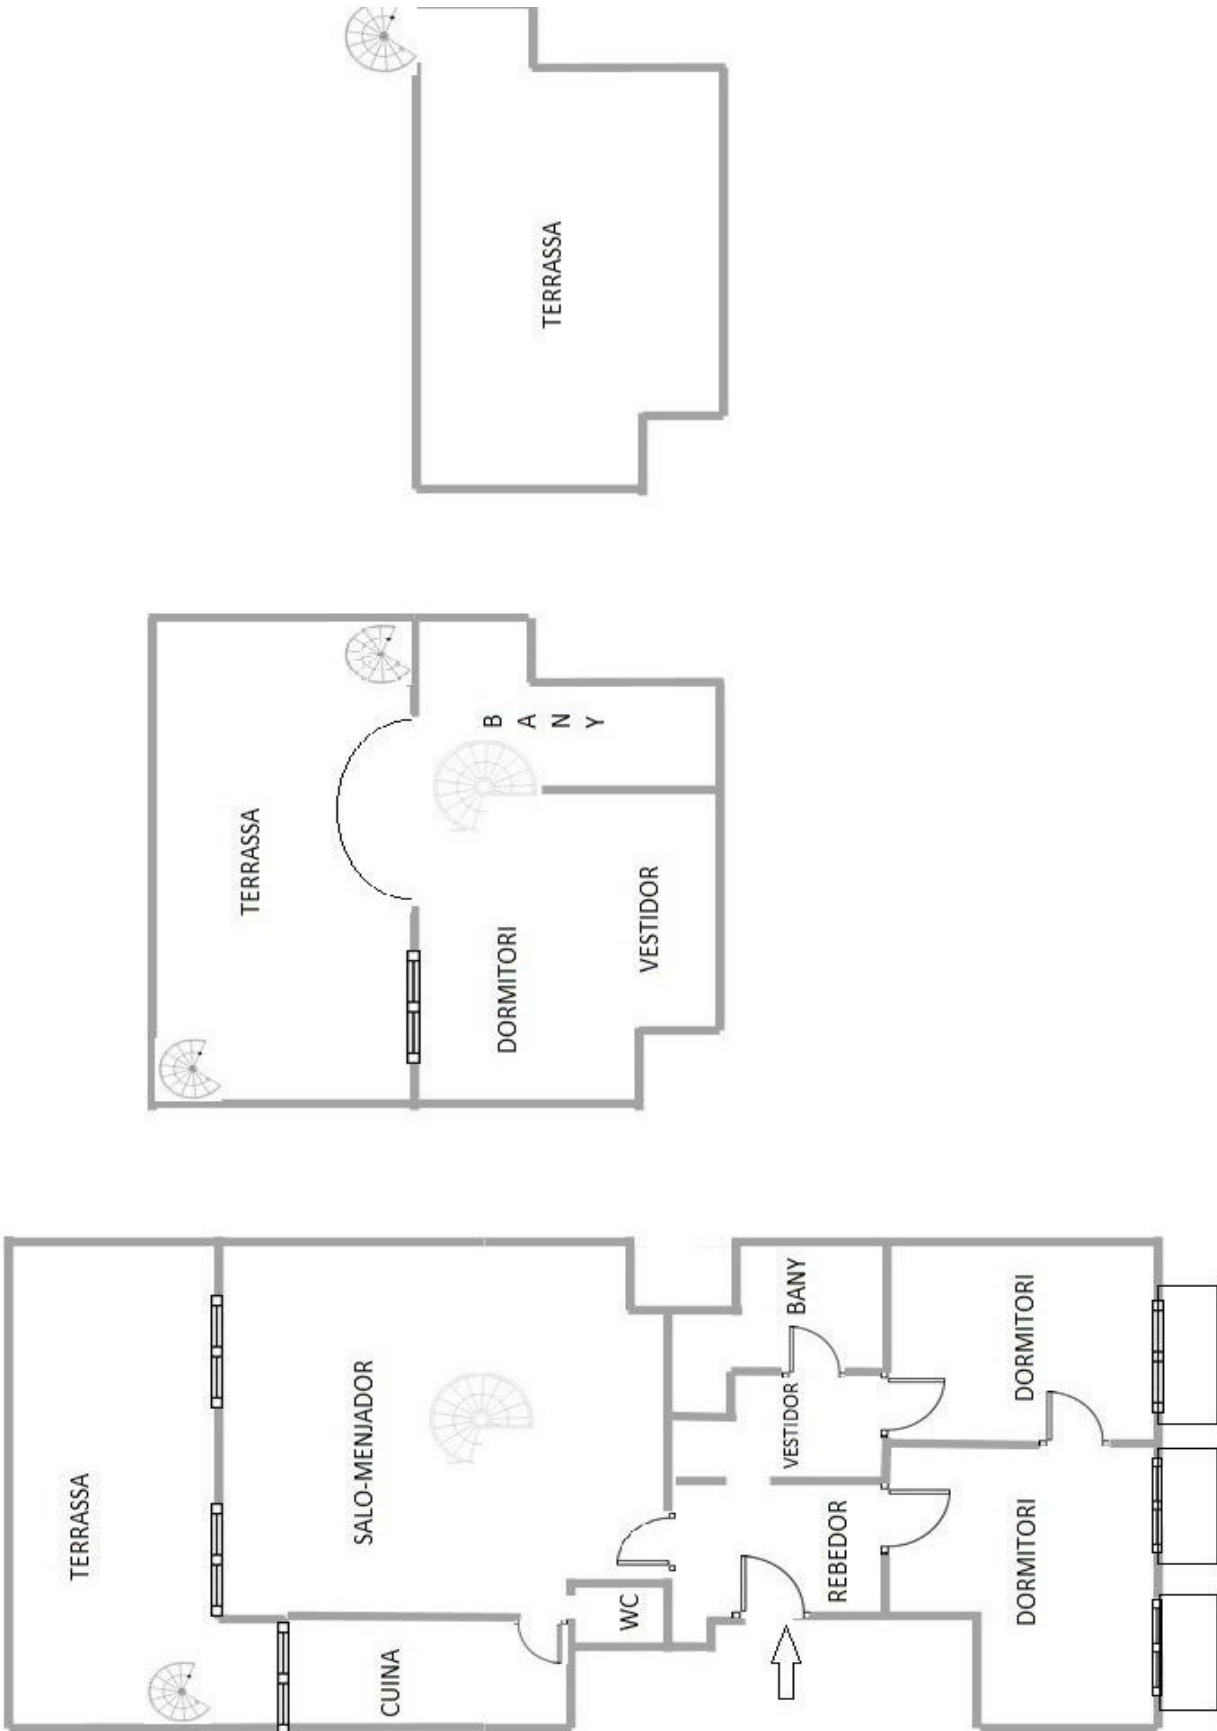

Duplex housing, comfortably distributed on a first floor of 125 m² (2nd real), which includes a foyer, a spacious living-dining room with a fireplace and large windows, plus an independent kitchen, both with exit to a 27 m² terrace, as well as a guest toilet. On the other side of the hall is the night area, featuring a large master suite with a walk-in closet and a full bathroom, plus a second bedroom, both with access to three balconies facing the street. It is interacti

PLANTA 3ª

PLANTA 2ª

PLANTA 1ª

· CROQUIS DE DISTRIBUCIÓ APROXIMATIVA