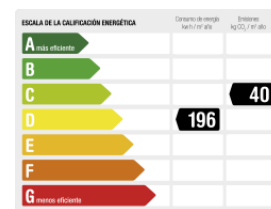

Impeccable and perfect premises without the need to invest in equipment and reforms, just 1 minute from Trambaix and 5 from Barcelona

CHARACTERISTICS

LOCATION

REF. 28738

240.000 €
G1 G2 G3 G4 G5

TAKE A LOOK 360°