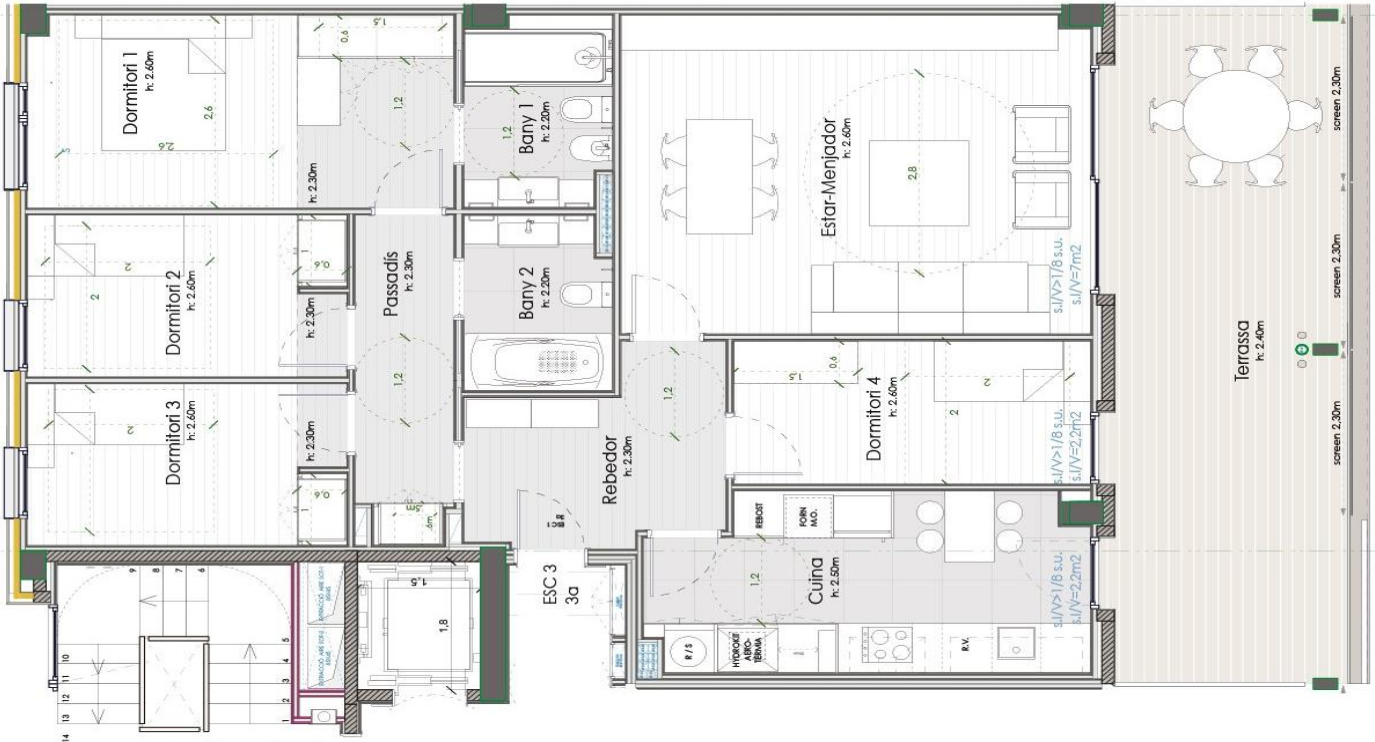

RESID. LES TERRASSES - MAS LLUÍ

FLAT FOR RENT IN SANT JUST DESVERN - MAS LLUÍ

Fantastic brand new apartment totally exterior of 114'5sqm and a large 27sqm terrace facing southwest. It has a hall with built-in wardrobe, day area with large living-dining room, kitchen with office area and 1 single bedroom (all of them with access to the large terrace). The night area has 3 more bedrooms with views of the community area (2 singles with fitted wardrobes and 1 suite with dressing area and bathroom), 2nd full bathroom. 1 parking space and 1 storage room are included in the price.

Habitatge D1b Planta tipus