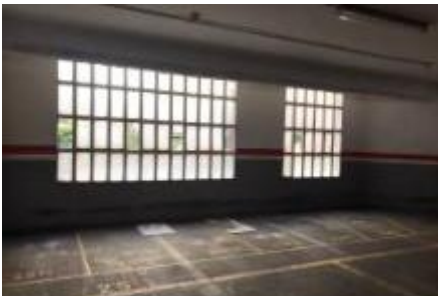

PARKING FOR MOTO IN POBLE SEC

PARKING SPACE FOR RENT IN BARCELONA - EL POBLE-SEC

Parking in Piquer street

CHARACTERISTICS

0 M2

LOCATION

REF. 26255

37 €/month