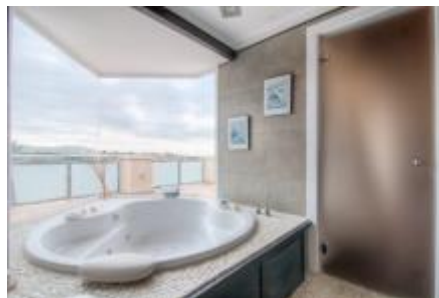

DESIGN AND GREAT VIEWS ON THE BEST LOCATION

HOUSE FOR SALE IN SANT JUST DESVERN - BELLSOLEIG

Stunning recently renovated house on corner plot of 910 sqm. Quality finishes. Bright, open spaces and panoramic sea and mountain views. With a total of 5 bedrooms, including 3 suites, with 2 jacuzzis and several terraces. Bellssoleig is a residential area 5 minutes from the center of town and surrounded by parks and gardens. Very close to all communications and services and best international schools. 2 minutes Kindergarten Children's Park, the Sports Club Can Mèlich and sports The Bonaigua. Its location allows you to enjoy spectacular views and absolute tranquility throughout the year.